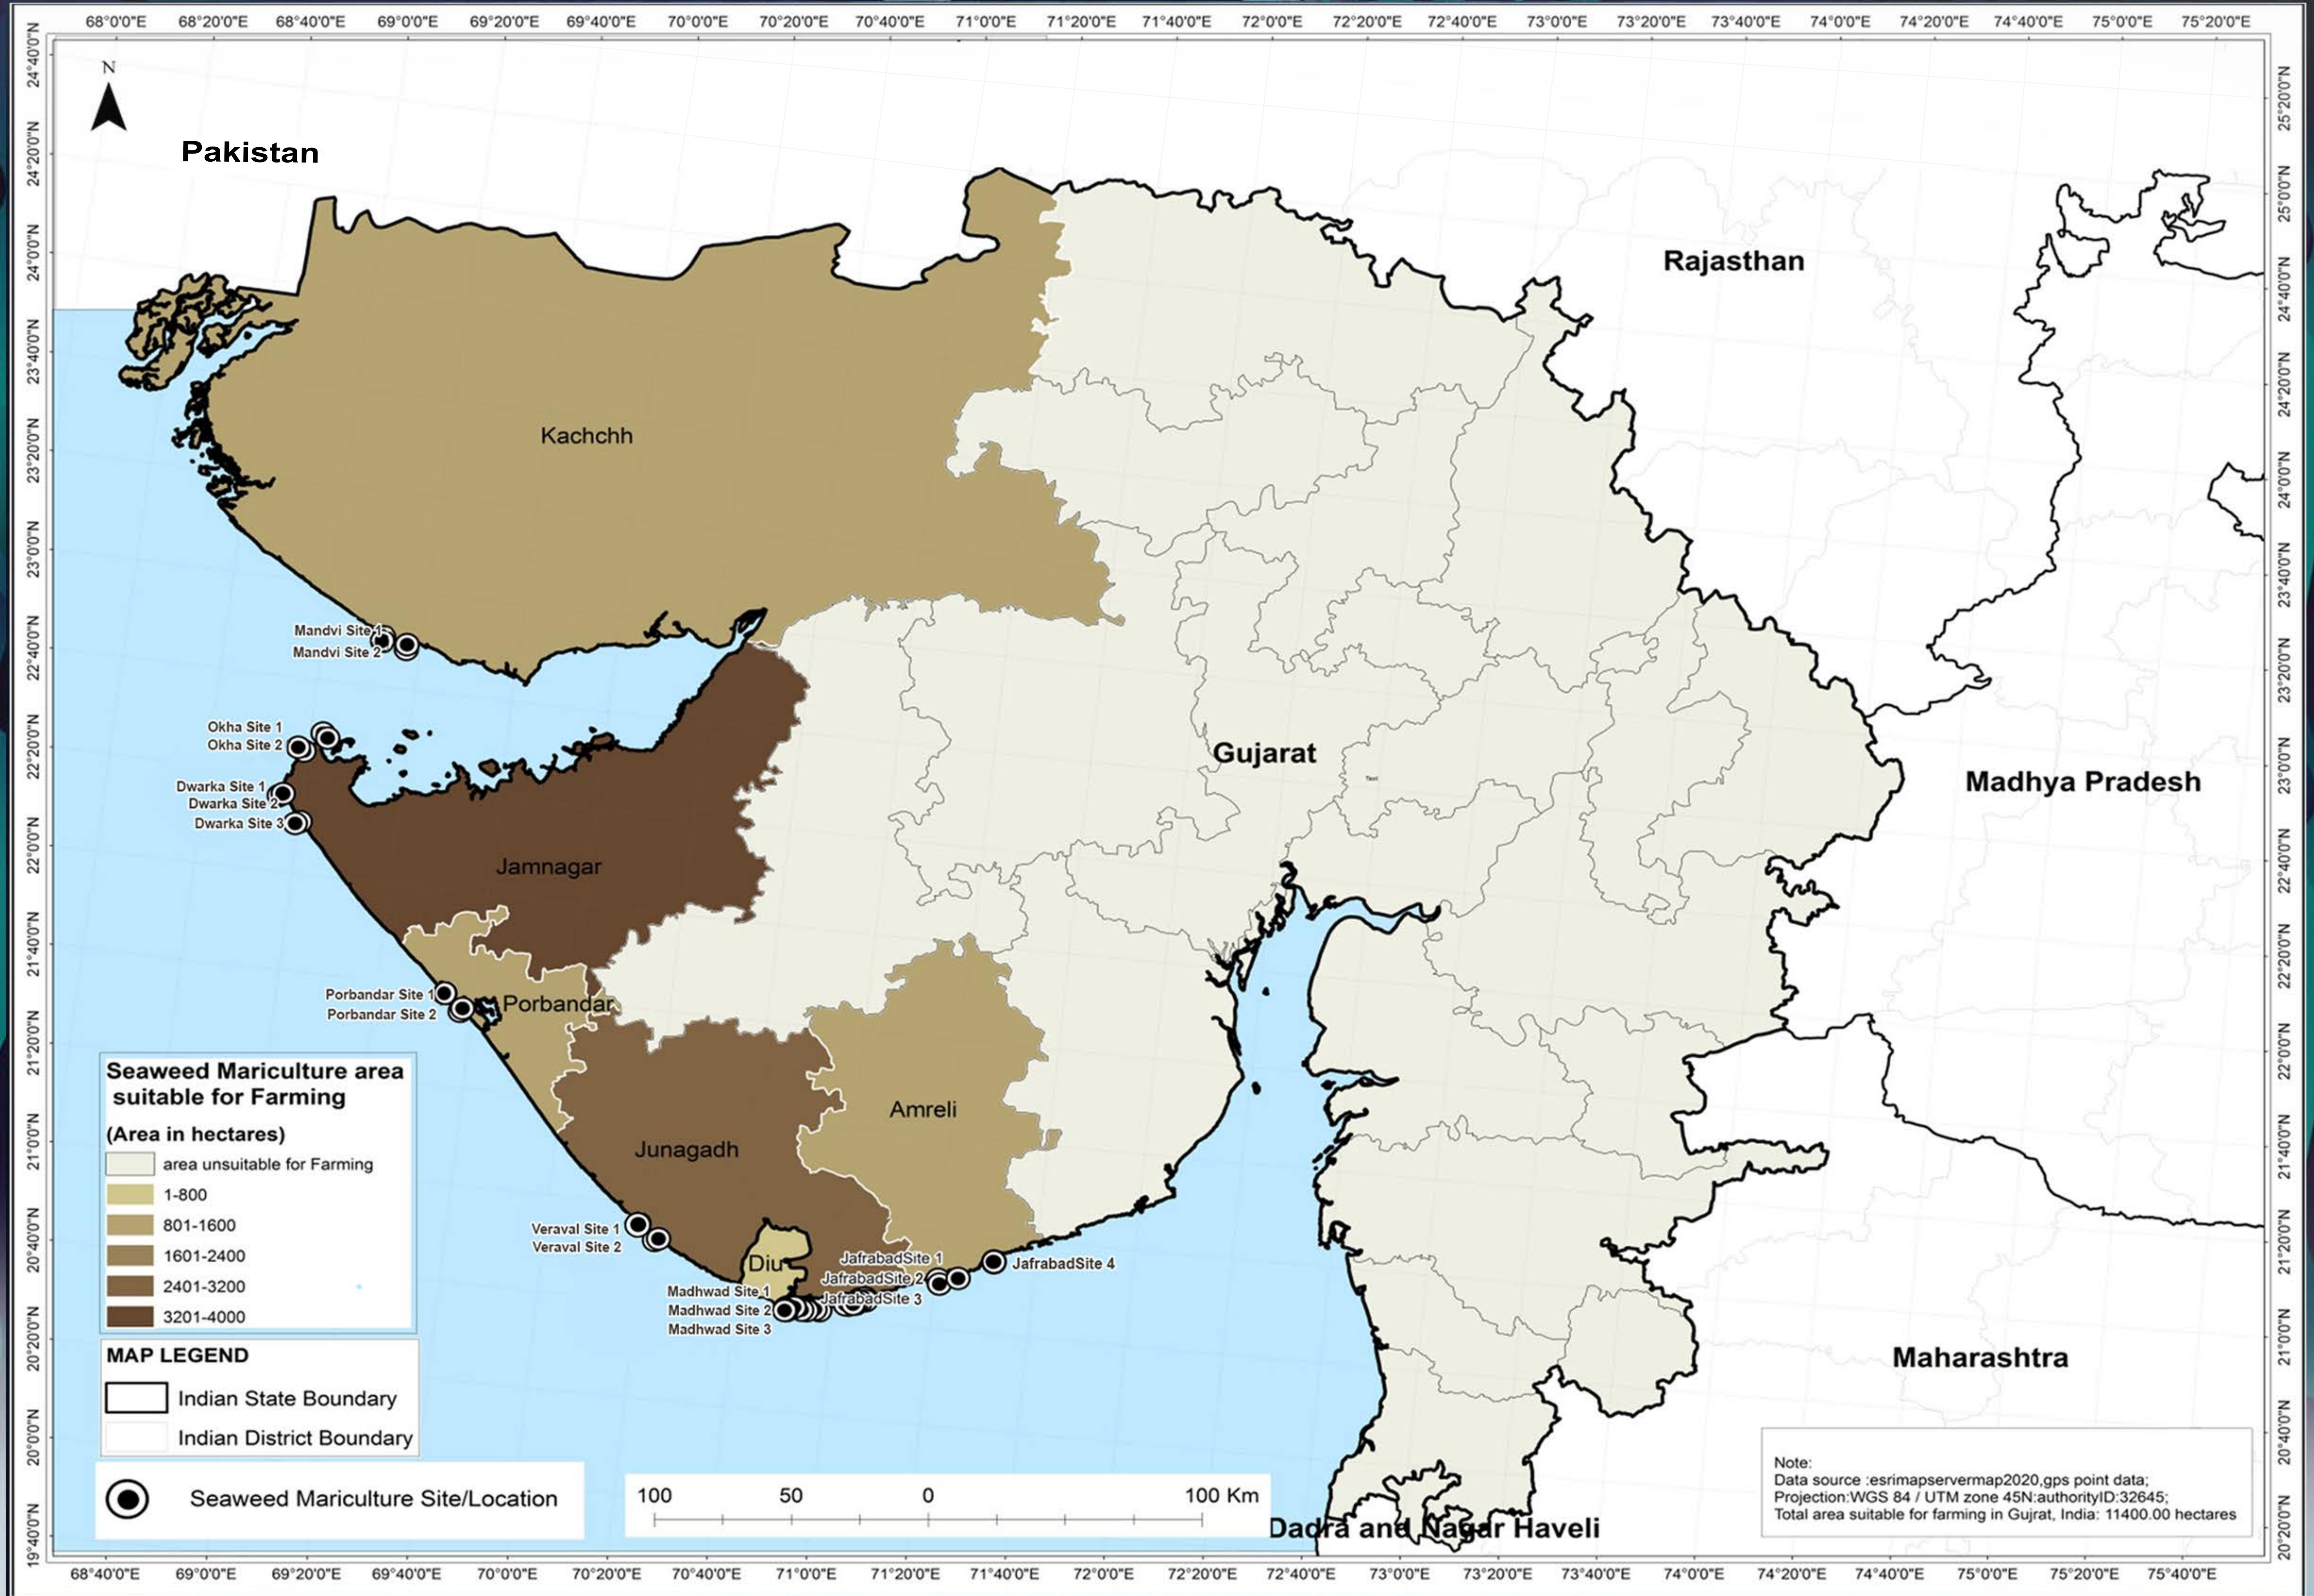

Decision support spatial suitability map for Seaweed Farming along Gujarat & Diu

CMFRI Poster No.59/22

Indian Council of Agricultural Research
ICAR-Central Marine Fisheries Research Institute
 P.B.No.1603, Ernakulam North P.O., Kochi-682 018, Kerala, INDIA.
www.cmfri.org.in

Prepared by:
 Divu D., Suresh Kumar Mojjada, A. Gopalakrishnan
Published by: A. Gopalakrishnan, Director, ICAR-CMFRI, Kochi ©